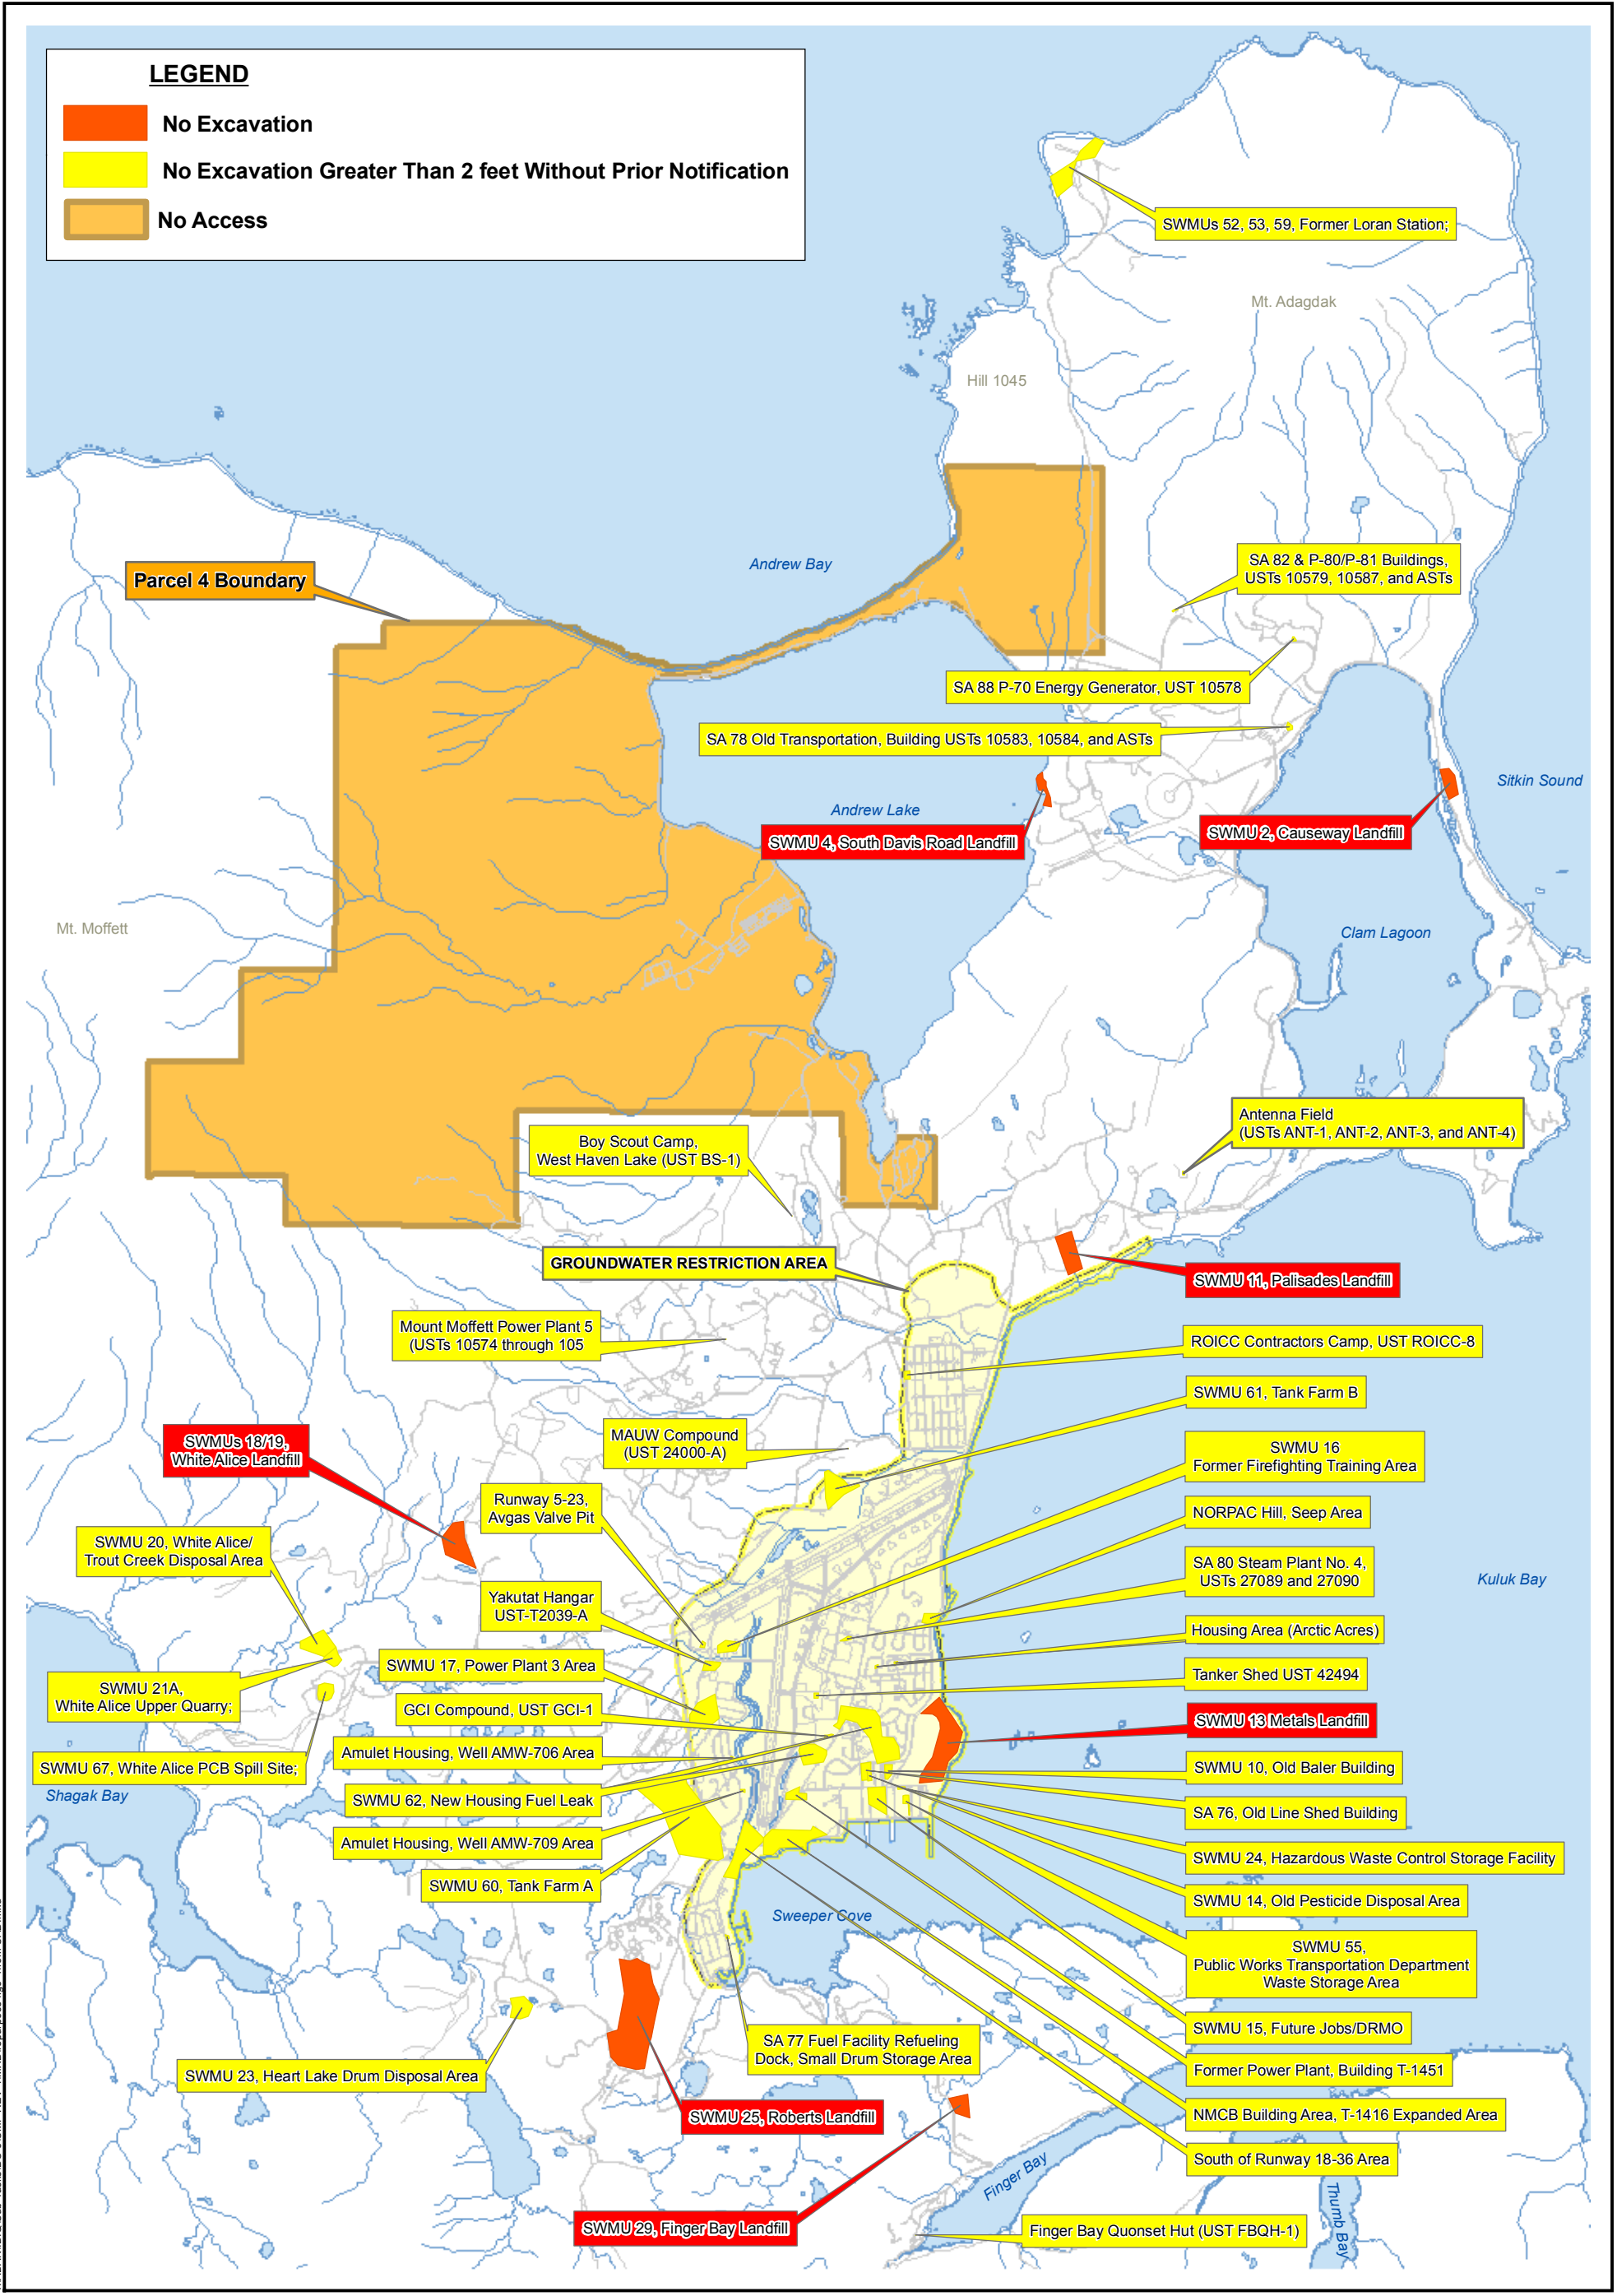

**LEGEND**

- No Excavation
- No Excavation Greater Than 2 feet Without Prior Notification
- No Access

T:\ADAK\ID\Sub-Tasks\DO 3\CMP REV 4\MXD\purpose fig3-1from CAD.mxd

<p><b>U.S.Navy</b></p>	<p>SCALE IN FEET</p>	<p><b>Figure 3-1</b>  <b>Location Institutional Control Sites</b>  <b>on Adak Island</b></p>	<p>Delivery Order 003          Adak Island, AK          CMP</p>
------------------------	----------------------	--	---